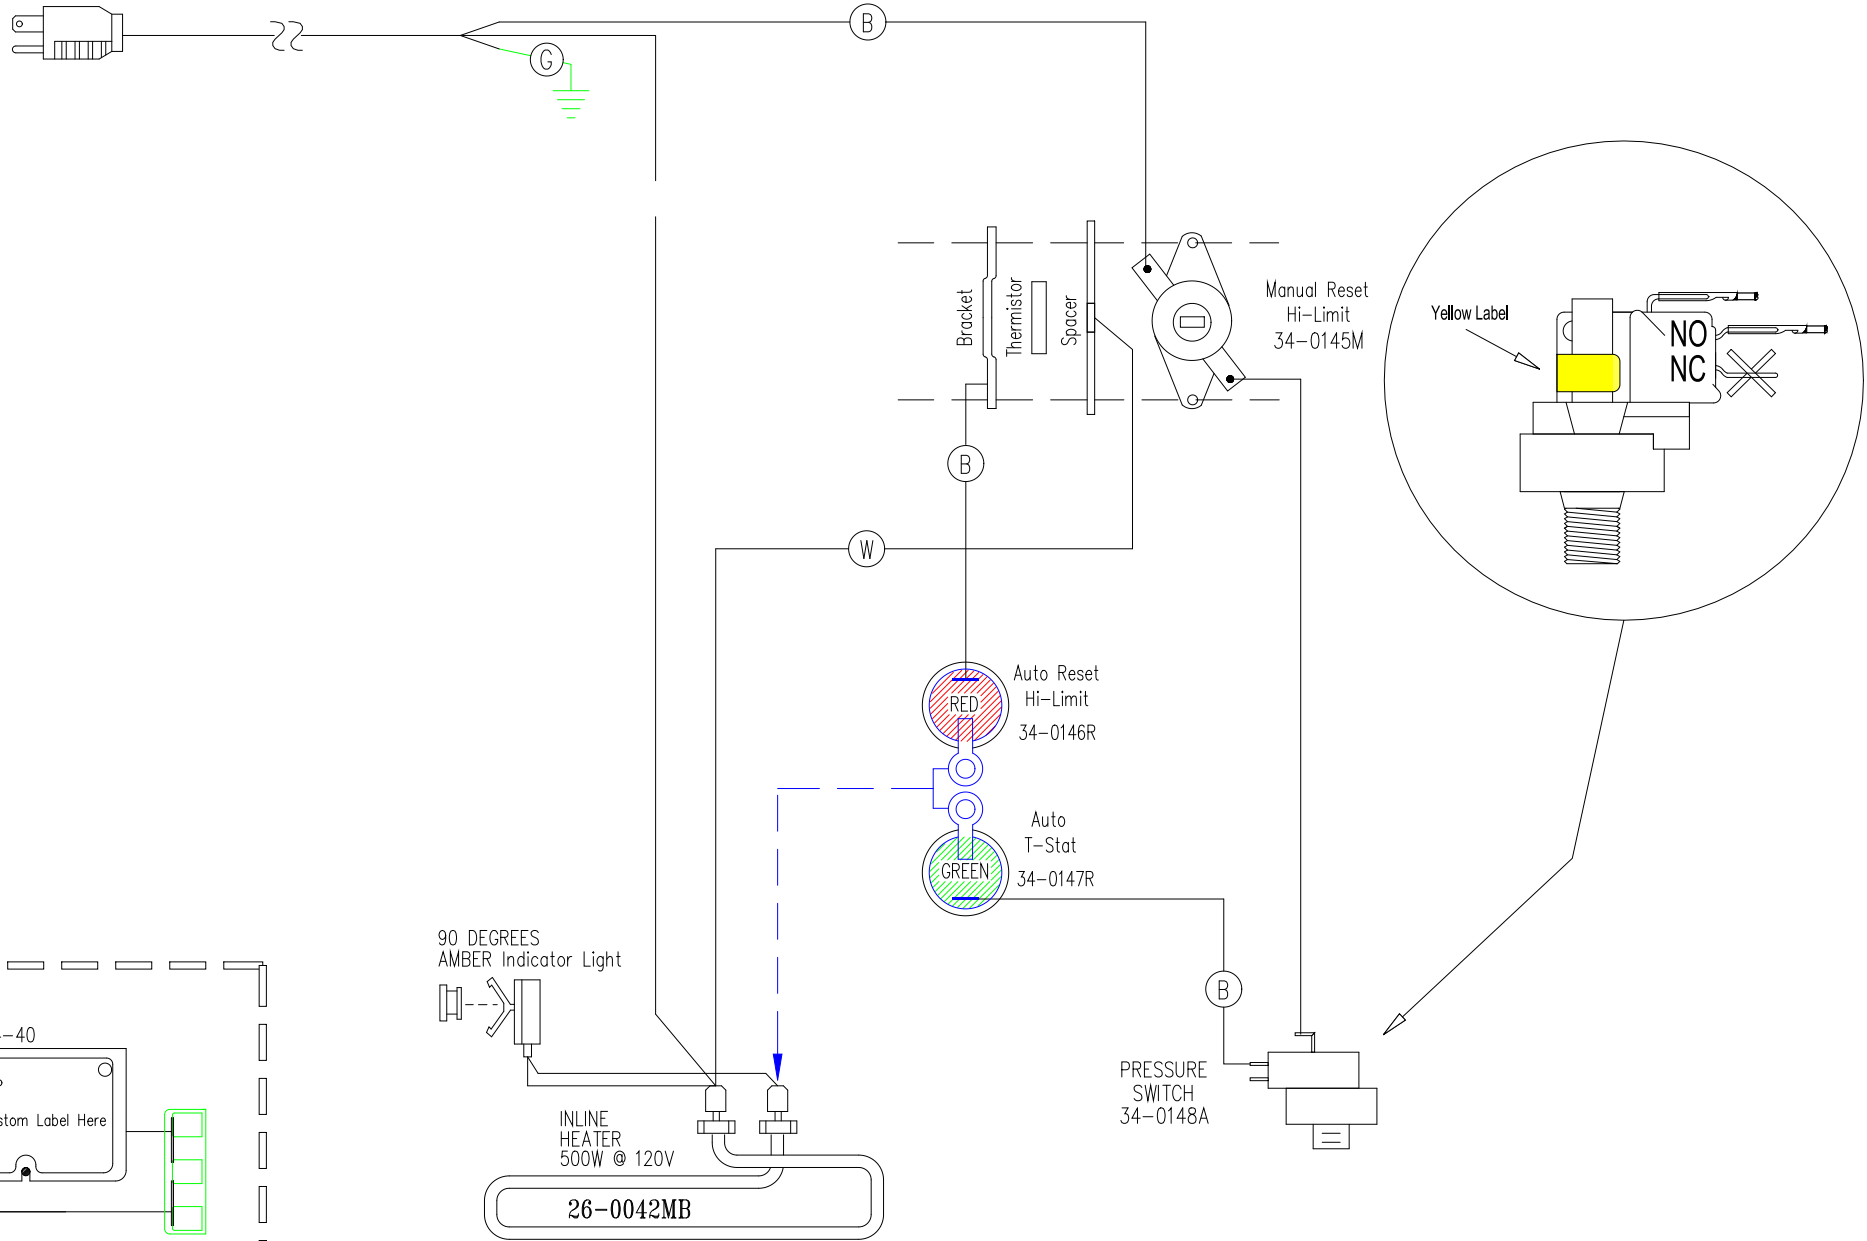

3 FOOT 15 AMP POWER CORD

90 DEGREES
AMBER Indicator Light

INLINE
HEATER
500W @ 120V

26-0042MB

PRESSURE
SWITCH
34-0148A

Auto Reset
Hi-Limit
34-0146R

Auto
T-Stat
34-0147R

Manual Reset
Hi-Limit
34-0145M

Yellow Label

NO
NC

HYDRO-QUIP
CORONA, CA (909) 273-7575

Manufacture Notes:

Approved By:

Dwg. No.
BF-B2AA-D

Drawn BH	Rev 1
Date 11.26.03	
Diagram No. 1323	

Wire Color Code