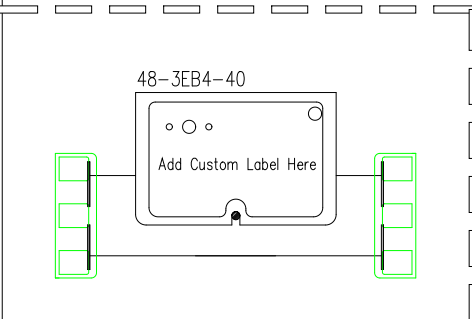

3 FOOT 15 AMP POWER CORD

90 DEGREES
AMBER Indicator Light

INLINE
HEATER
500W @ 120V

26-0042MB

PRESSURE
SWITCH
34-0148A

Auto Reset
Hi-Limit
34-0146R

Auto
T-Stat
34-0147R

Manual Reset
Hi-Limit
34-0145M

Yellow Label

NO
NC

HYDRO-QUIP
CORONA, CA (909) 273-7575

Manufacture Notes:

Approved By:

Dwg. No.
BF-B2AA-D

Drawn BH	Rev 1
Date 11.26.03	
Diagram No. 1323	

Wire Color Code